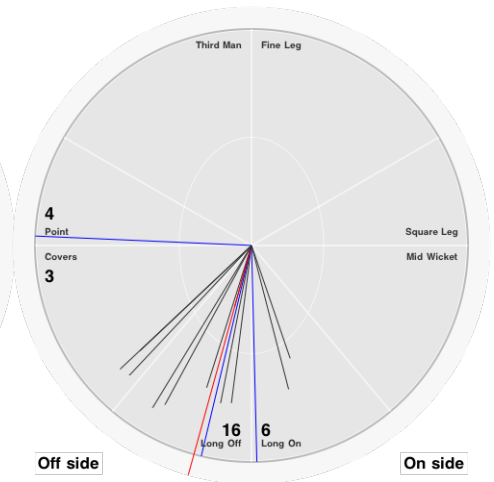

R Pittman

Off side

On side

Batting Stats.

Runs **45**
Balls **50**
0s **21**
1s **17**
2s **4**
3s
4s **5**
5s
6s
SR **90.0**

Bowling Stats.

Over **5.0**
Maiden **1**
Run **16**
Wicket **3**
Wide
No Ball
Econ. **3.2**

S Pittman

Off side

On side

Batting Stats.

Runs **3**
Balls **9**
0s **5**
1s **3**
2s
3s
4s
5s
6s
SR **33.3**

Bowling Stats.

Over
Maiden
Run
Wicket
Wide
No Ball
Econ.

J Mynott

Off side

On side

Batting Stats.

Runs **29**
Balls **25**
0s **9**
1s **11**
2s
3s
4s **3**
5s
6s **1**
SR **116.0**

Bowling Stats.

Over
Maiden
Run
Wicket
Wide
No Ball
Econ.

J Haggaty

Off side

On side

Batting Stats.

Runs **36**
Balls **20**
0s **5**
1s **8**
2s **1**
3s
4s **2**
5s
6s **3**
SR **180.0**

Bowling Stats.

Over **3.0**
Maiden
Run **28**
Wicket
Wide **1**
No Ball
Econ. **9.3**

T Cowley