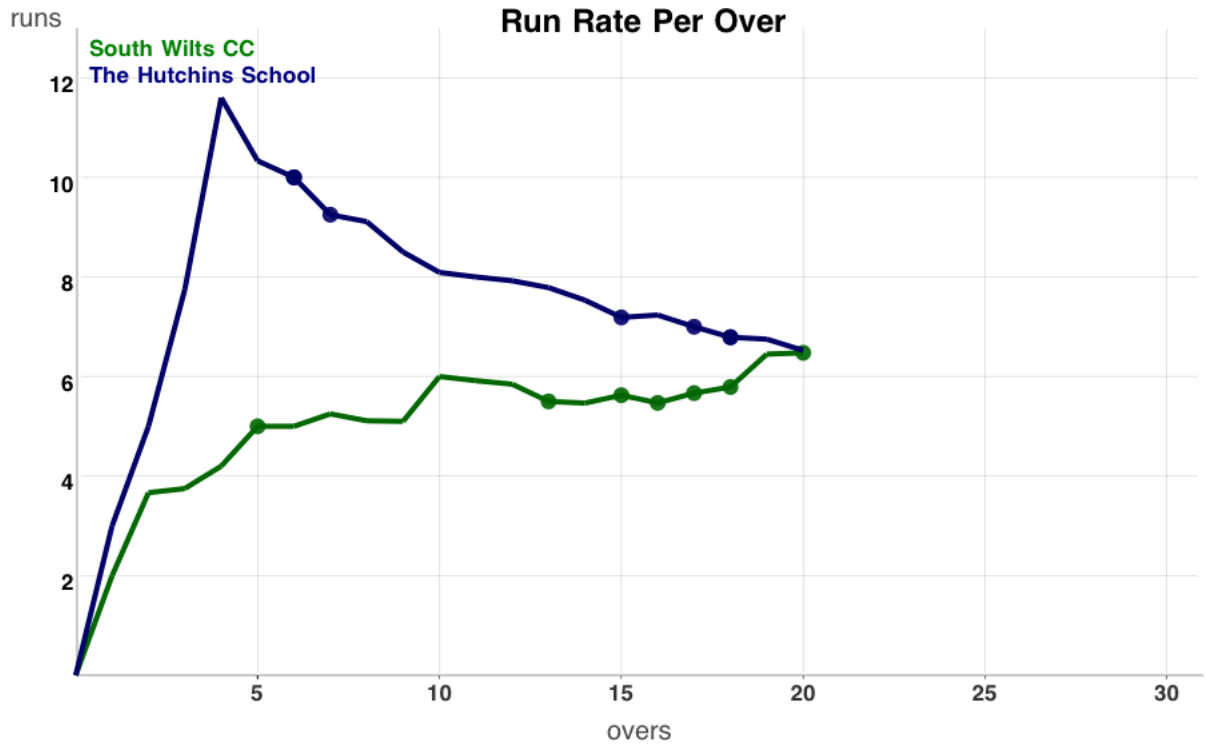

Match Stats. for South Wilts CC vs The Hutchins School match

WORM