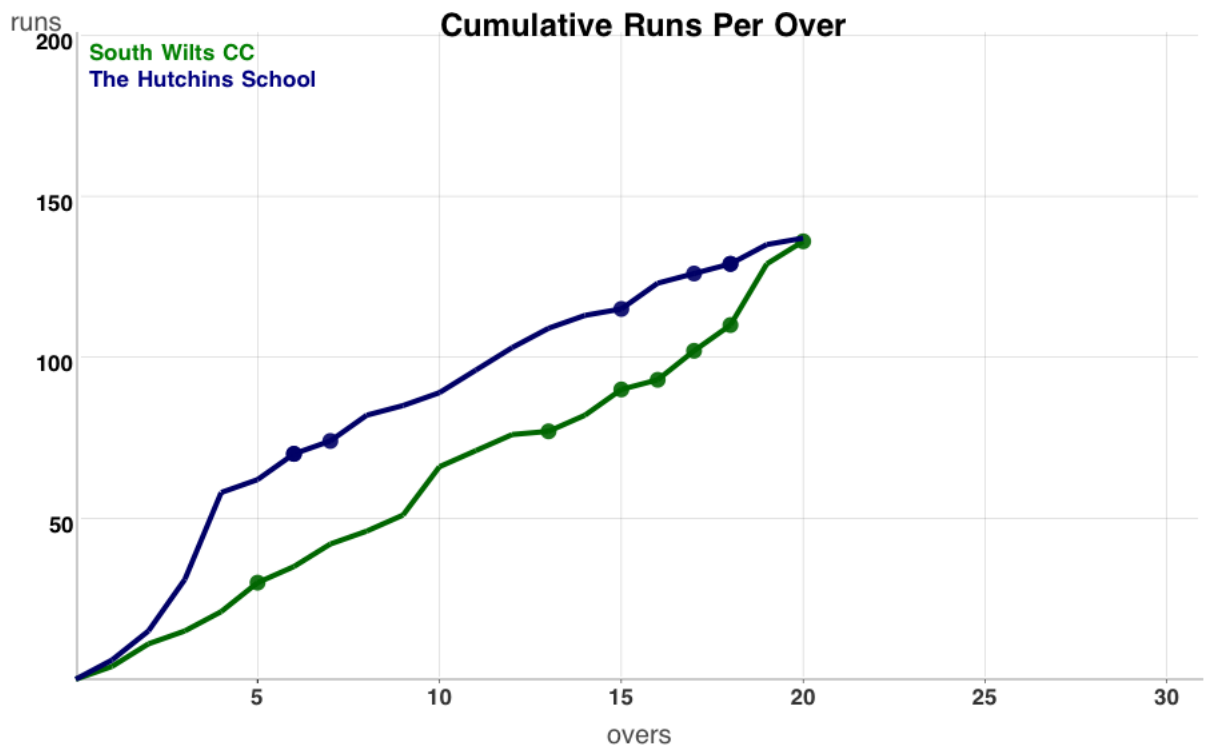

Match Stats. for South Wilts CC vs The Hutchins School match

WORM