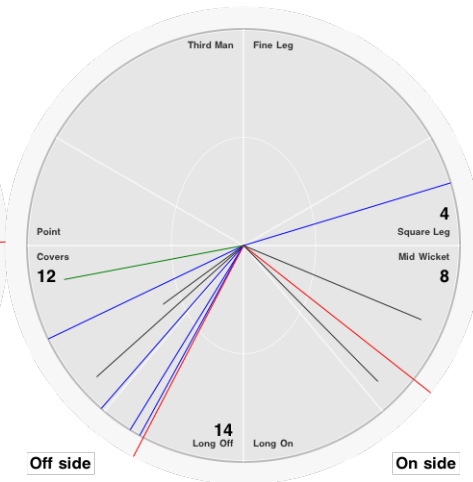

H Nichols

Off side

On side

Batting Stats.

Runs **40**
Balls **41**
0s **16**
1s **16**
2s **3**
3s
4s **3**
5s
6s **1**
SR **97.6**

Bowling Stats.

Over **2.0**
Maiden
Run **16**
Wicket **2**
Wide
No Ball
Econ. **8.0**

Sean Willis

Off side

On side

Batting Stats.

Runs **38**
Balls **21**
0s **7**
1s **4**
2s **1**
3s
4s **5**
5s
6s **2**
SR **181.0**

Bowling Stats.

Over
Maiden
Run
Wicket
Wide
No Ball
Econ.

L Fraser

Off side

On side

Batting Stats.

Runs
Balls **1**
0s
1s
2s
3s
4s
5s
6s
SR

Bowling Stats.

Over
Maiden
Run
Wicket
Wide
No Ball
Econ.

Z Bury

Off side