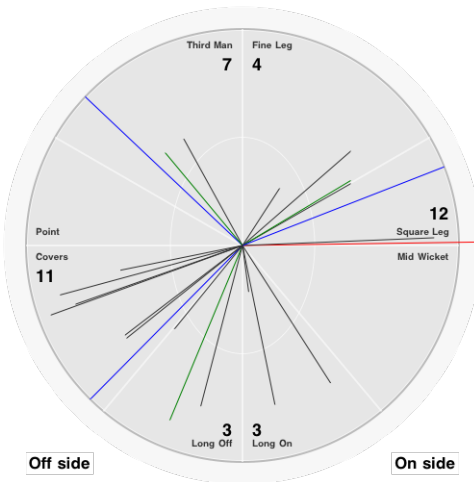

Player 12

Off side

On side

Batting Stats.		Bowling Stats.	
Runs		Over	
Balls		Maiden	
0s		Run	
1s		Wicket	
2s		Wide	
3s		No Ball	
4s		Econ.	
5s			
6s			
SR			

Match Stats. for South Wilts CC vs The Hutchins School match

South Wilts CC

Player 13

Batting Stats.

Runs
Balls
0s
1s
2s
3s
4s
5s
6s
SR

Bowling Stats.

Over
Maiden
Run
Wicket
Wide
No Ball
Econ.

Match Stats. for South Wilts CC vs The Hutchins School match

The Hutchins School

H Nichols

Off side

On side

Batting Stats.

Runs **40**
Balls **41**
0s **16**
1s **16**
2s **3**
3s
4s **3**
5s
6s **1**
SR **97.6**

Bowling Stats.

Over **2.0**
Maiden
Run **16**
Wicket **2**
Wide
No Ball
Econ. **8.0**