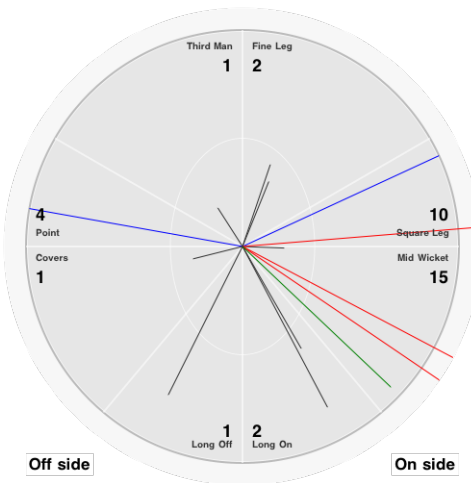

Off side

On side

Batting Stats.

Runs **29**
Balls **25**
0s **9**
1s **11**
2s
3s
4s **3**
5s
6s **1**
SR **116.0**

Bowling Stats.

Over
Maiden
Run
Wicket
Wide
No Ball
Econ.

J Haggaty

Off side

On side

Batting Stats.

Runs **36**
Balls **20**
0s **5**
1s **8**
2s **1**
3s
4s **2**
5s
6s **3**
SR **180.0**

Bowling Stats.

Over **3.0**
Maiden
Run **28**
Wicket
Wide **1**
No Ball
Econ. **9.3**

T Cowley

Off side

On side

Batting Stats.

Runs
Balls **1**
0s
1s
2s
3s
4s
5s
6s
SR

Bowling Stats.

Over
Maiden
Run
Wicket
Wide
No Ball
Econ.

T Pearce

Off side