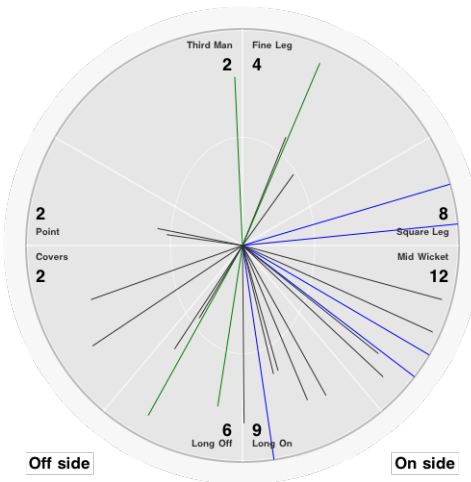

R Pittman

Off side

On side

Batting Stats.

Runs **45**
Balls **50**
0s **21**
1s **17**
2s **4**
3s
4s **5**
5s
6s
SR **90.0**

Bowling Stats.

Over **5.0**
Maiden **1**
Run **16**
Wicket **3**
Wide
No Ball
Econ. **3.2**