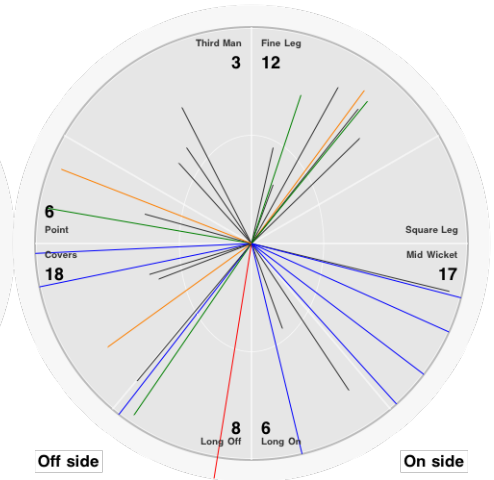

Z Bury

Off side

On side

Batting Stats.

Runs 49
Balls 69
0s 43
1s 11
2s 4
3s 2
4s 6
5s
6s
SR 71.0

Bowling Stats.

Over
Maiden
Run
Wicket
Wide
No Ball
Econ.

H Nichols

Off side

On side

Batting Stats.

Runs 70
Balls 74
0s 41
1s 15
2s 4
3s 3
4s 8
5s
6s 1
SR 94.6

Bowling Stats.

Over 7.0
Maiden
Run 26
Wicket
Wide 2
No Ball
Econ. 3.7

Sean Willis

Off side

On side

Batting Stats.

Runs 4
Balls 5
0s 3
1s
2s 2
3s
4s
5s
6s
SR 80.0

Bowling Stats.

Over
Maiden
Run
Wicket
Wide
No Ball
Econ.

F Richardson

Off side

On side