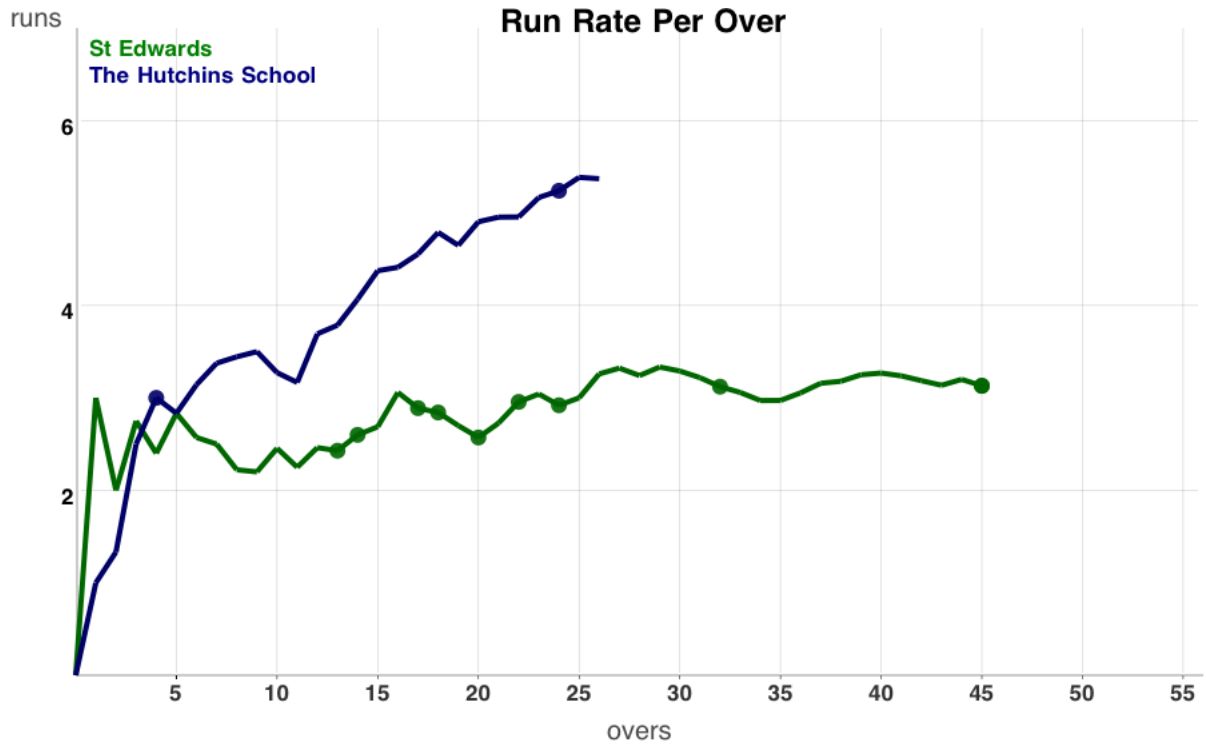

Match Stats. for St Edwards vs The Hutchins School match

WORM