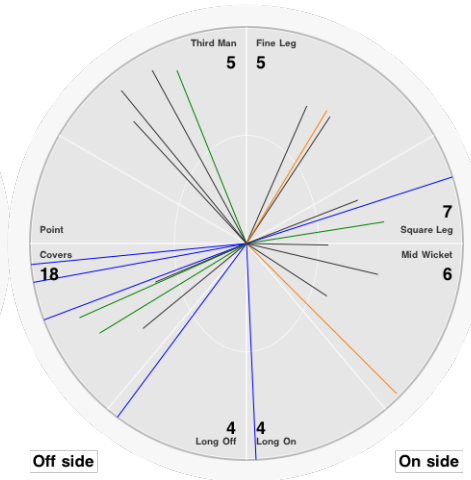

The Hutchins School

L Fraser

Off side

On side

Batting Stats.

Runs 4
Balls 10
0s 6
1s 2
2s 1
3s
4s
5s
6s
SR 40.0

Bowling Stats.

Over
Maiden
Run
Wicket
Wide
No Ball
Econ.

Z Bury

Off side

On side

Batting Stats.

Runs 49
Balls 69
0s 43
1s 11
2s 4
3s 2
4s 6
5s
6s
SR 71.0

Bowling Stats.

Over
Maiden
Run
Wicket
Wide
No Ball
Econ.

H Nichols