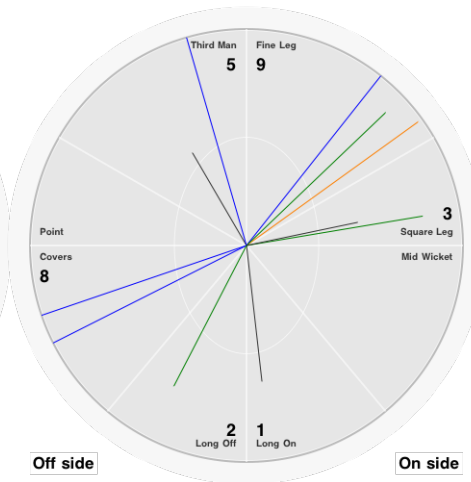

Batting Stats.	
Runs	6
Balls	16
0s	12
1s	2
2s	0
3s	0
4s	1
5s	0
6s	0
SR	37.5

Bowling Stats.	
Over	6.0
Maiden	
Run	21
Wicket	
Wide	
No Ball	1
Econ.	3.5

F Kerr-Dineen

Off side

On side

Batting Stats.	
Runs	5
Balls	5
0s	4
1s	0
2s	0
3s	0
4s	0
5s	0
6s	0
SR	

Bowling Stats.	
Over	
Maiden	
Run	
Wicket	
Wide	
No Ball	
Econ.	

Match Stats. for St Edwards vs The Hutchins School match

St Edwards

R Willis

Batting Stats.

Runs **7**
Balls **15**
0s **10**
1s **3**
2s
3s
4s **1**
5s
6s
SR **46.7**

Bowling Stats.

Over
Maiden
Run
Wicket
Wide
No Ball
Econ.

F Baig

Batting Stats.

Runs **28**
Balls **25**
0s **13**
1s **3**
2s **3**
3s **1**
4s **4**
5s
6s
SR **112.0**

Bowling Stats.

Over **4.0**
Maiden
Run **26**
Wicket
Wide
No Ball
Econ. **6.5**