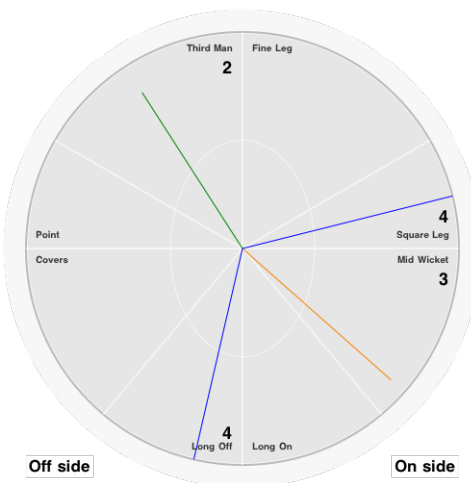

Bowling Stats.

Over
Maiden
Run
Wicket
Wide
No Ball
Econ.

F Baig

Batting Stats.

Runs **28**
Balls **25**
0s **13**
1s **3**
2s **3**
3s **1**
4s **4**
5s
6s
SR **112.0**

Bowling Stats.

Over **4.0**
Maiden
Run **26**
Wicket
Wide
No Ball
Econ. **6.5**

C Dickinson

Batting Stats.

Runs **29**
Balls **63**
0s **48**
1s **6**
2s **4**
3s **1**
4s **3**
5s
6s
SR **46.0**

Bowling Stats.

Over
Maiden
Run
Wicket
Wide
No Ball
Econ.

S Machin

Batting Stats.

Runs **13**
Balls **45**
0s **40**
1s
2s **1**
3s **1**
4s **2**
5s
6s
SR **28.9**

Bowling Stats.

Over **4.0**
Maiden
Run **16**
Wicket **1**
Wide **7**
No Ball **2**
Econ. **4.0**

A Hargreaves

Batting Stats.

Runs
Balls **2**
0s **1**
1s
2s
3s
4s
5s
6s
SR

Bowling Stats.

Over **0.5**
Maiden
Run **4**
Wicket
Wide
No Ball
Econ. **8.0**