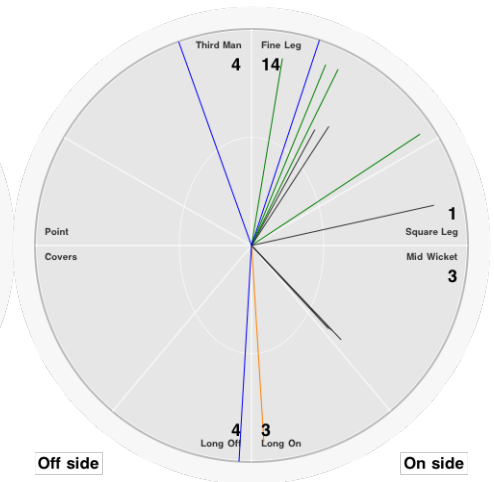

C Dickinson

Batting Stats.

Runs **29**
Balls **63**
0s **48**
1s **6**
2s **4**
3s **1**
4s **3**
5s
6s
SR **46.0**

Bowling Stats.

Over
Maiden
Run
Wicket
Wide
No Ball
Econ.