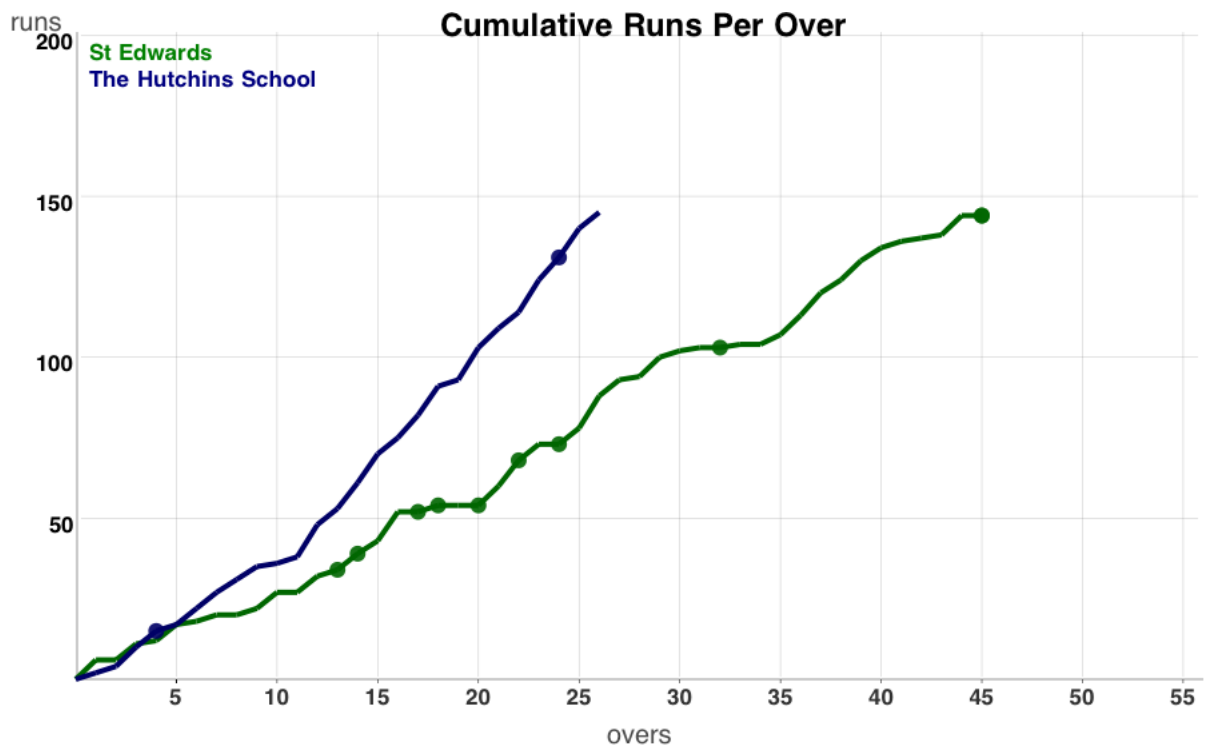

Match Stats. for St Edwards vs The Hutchins School match

WORM