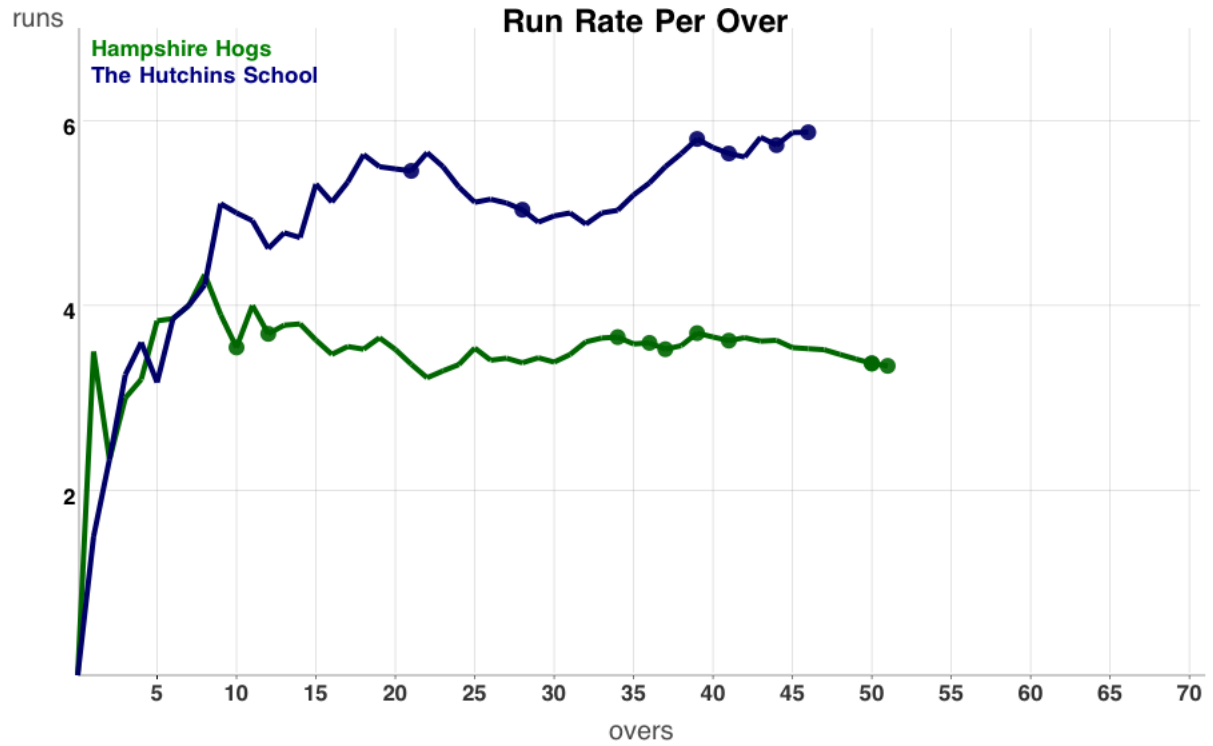

Match Stats. for Hampshire Hogs vs The Hutchins School match

WORM