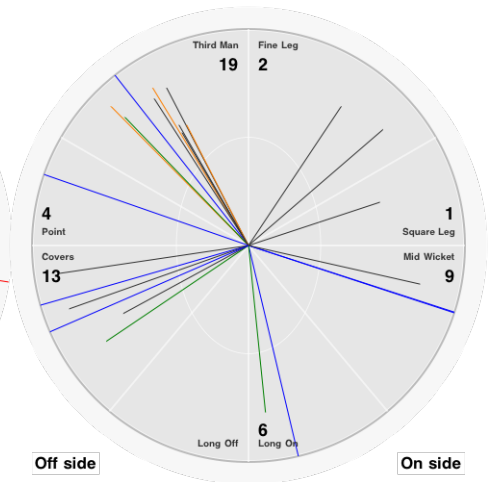

Runs
Balls
0s
1s
2s
3s
4s
5s
6s
SR

Bowling Stats.

Over
Maiden
Run
Wicket
Wide
No Ball
Econ.

Match Stats. for Hampshire Hogs vs The Hutchins School match

The Hutchins School

F Richardson

Batting Stats.

Runs
Balls **1**
0s
1s
2s
3s
4s
5s
6s
SR

Bowling Stats.

Over
Maiden
Run
Wicket
Wide
No Ball
Econ.

Sean Willis

Batting Stats.

Runs **103**
Balls **104**
0s **51**
1s **27**
2s **12**
3s **2**
4s **7**
5s
6s **3**
SR **99.0**

Bowling Stats.

Over
Maiden
Run
Wicket
Wide
No Ball
Econ.

O Lane

Batting Stats.

Runs **54**
Balls **72**
0s **46**
1s **11**
2s **3**
3s **3**
4s **7**
5s
6s
SR **75.0**

Bowling Stats.

Over
Maiden
Run
Wicket
Wide
No Ball
Econ.

W Schiwy

Batting Stats.

Runs **6**
Balls **27**
0s **23**
1s **2**
2s
3s
4s **1**
5s
6s
SR **22.2**