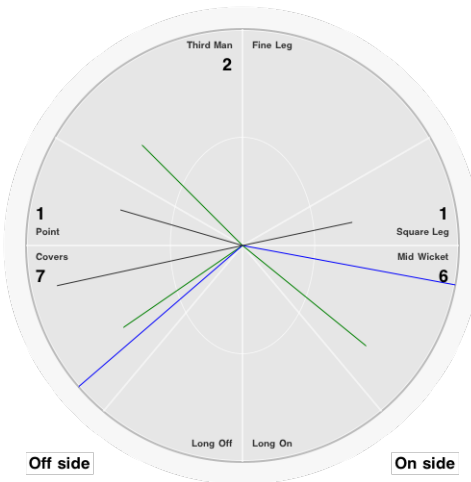

Match Stats. for Hampshire Hogs vs The Hutchins School match

The Hutchins School

Z Bury

Batting Stats.

Runs **17**
Balls **17**
0s **8**
1s **3**
2s **3**
3s
4s **2**
5s
6s
SR **100.0**

Bowling Stats.

Over
Maiden
Run
Wicket
Wide
No Ball
Econ.