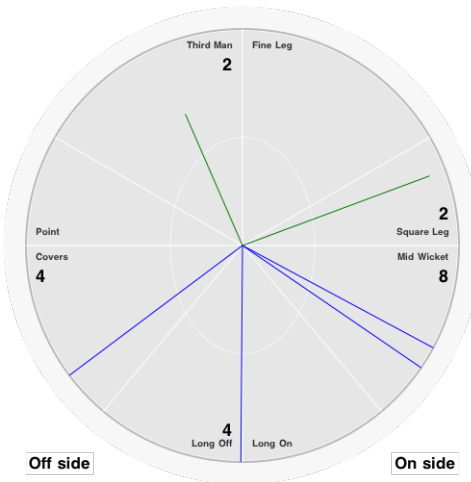

Match Stats. for Hampshire Hogs vs The Hutchins School match

Hampshire Hogs

N Smith

Off side

On side

Batting Stats.

Runs **20**
Balls **28**
0s **21**
1s
2s **2**
3s
4s **4**
5s
6s
SR **71.4**

Bowling Stats.

Over
Maiden
Run
Wicket
Wide
No Ball
Econ.