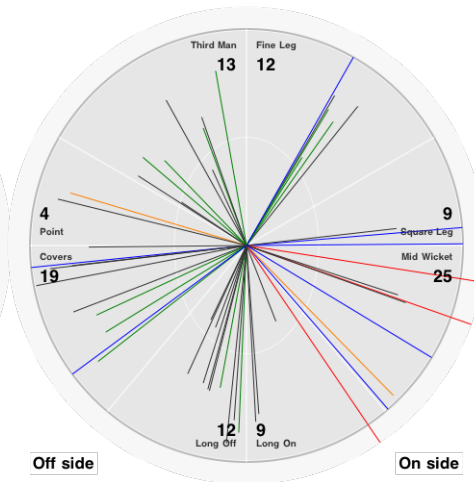

Batting Stats.

Runs
Balls
0s
1s
2s
3s
4s
5s
6s
SR

Bowling Stats.

Over
Maiden
Run
Wicket
Wide
No Ball
Econ.

Match Stats. for Hampshire Hogs vs The Hutchins School match

Hampshire Hogs

Player 12

Batting Stats.

Runs
Balls
0s
1s
2s
3s
4s
5s
6s
SR

Bowling Stats.

Over
Maiden
Run
Wicket
Wide
No Ball
Econ.

Match Stats. for Hampshire Hogs vs The Hutchins School match

The Hutchins School

F Richardson

Batting Stats.

Runs
Balls **1**
0s
1s
2s
3s
4s
5s
6s
SR

Bowling Stats.

Over
Maiden
Run
Wicket
Wide
No Ball
Econ.

Sean Willis

Batting Stats.

Runs **103**
Balls **104**
0s **51**
1s **27**
2s **12**
3s **2**
4s **7**
5s
6s **3**
SR **99.0**

Bowling Stats.

Over
Maiden
Run
Wicket
Wide
No Ball
Econ.

O Lane

Batting Stats.

Runs **54**
Balls **72**
0s **46**
1s **11**
2s **3**
3s **3**
4s **7**
5s
6s
SR **75.0**

Bowling Stats.

Over
Maiden
Run
Wicket
Wide
No Ball
Econ.

W Schiwy

Batting Stats.

Runs **6**
Balls **27**
0s **23**
1s **2**
2s
3s
4s **1**
5s
6s
SR **22.2**