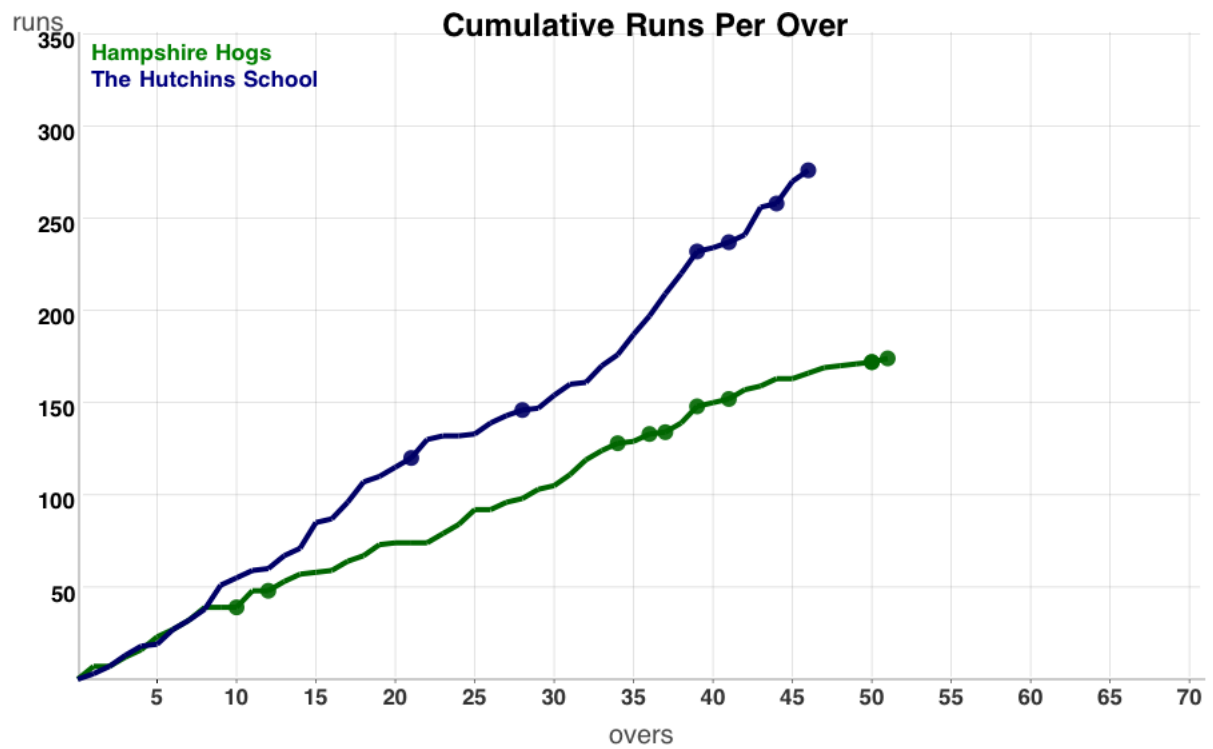

Match Stats. for Hampshire Hogs vs The Hutchins School match

WORM