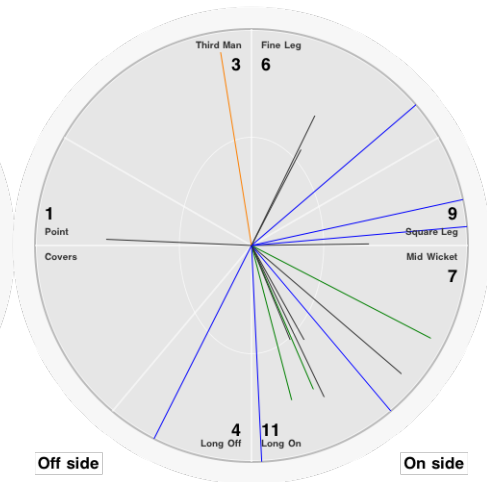

Off side

On side

Batting Stats.

Runs **24**
Balls **36**
0s **28**
1s **1**
2s
3s **1**
4s **5**
5s
6s
SR **66.7**

Bowling Stats.

Over
Maiden
Run
Wicket
Wide
No Ball
Econ.

S Aldridge

Off side

On side

Batting Stats.

Runs **41**
Balls **78**
0s **59**
1s **8**
2s **3**
3s **1**
4s **6**
5s
6s
SR **52.6**

Bowling Stats.

Over **3.0**
Maiden **1**
Run **16**
Wicket
Wide **1**
No Ball
Econ. **5.3**

A Halliday

Off side

On side

Batting Stats.

Runs **41**
Balls **71**
0s **49**
1s **11**
2s **3**
3s
4s **6**
5s
6s
SR **57.7**

Bowling Stats.

Over
Maiden
Run
Wicket
Wide
No Ball
Econ.

W Gabb

Off side