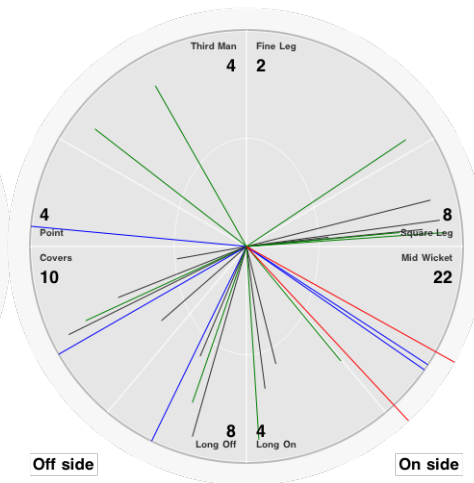

Bowling Stats.

Over
Maiden
Run
Wicket
Wide
No Ball
Econ.

Sean Willis

Batting Stats.

Runs **103**
Balls **104**
0s **51**
1s **27**
2s **12**
3s **2**
4s **7**
5s
6s **3**
SR **99.0**

Bowling Stats.

Over
Maiden
Run
Wicket
Wide
No Ball
Econ.

O Lane

Batting Stats.

Runs **54**
Balls **72**
0s **46**
1s **11**
2s **3**
3s **3**
4s **7**
5s
6s
SR **75.0**

Bowling Stats.

Over
Maiden
Run
Wicket
Wide
No Ball
Econ.

W Schiwy

Batting Stats.

Runs **6**
Balls **27**
0s **23**
1s **2**
2s
3s
4s **1**
5s
6s
SR **22.2**

Bowling Stats.

Over **9.0**
Maiden **2**
Run **37**
Wicket
Wide
No Ball
Econ. **4.1**

H Nichols

Batting Stats.

Runs **62**
Balls **50**
0s **20**
1s **12**
2s **9**
3s
4s **5**
5s
6s **2**
SR **124.0**

Bowling Stats.