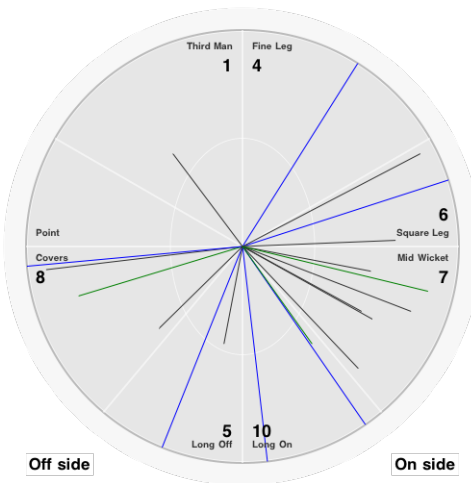

Off side

On side

Batting Stats.

Runs **24**
Balls **36**
0s **28**
1s **1**
2s
3s **1**
4s **5**
5s
6s
SR **66.7**

Bowling Stats.

Over
Maiden
Run
Wicket
Wide
No Ball
Econ.

S Aldridge

Off side

On side

Batting Stats.

Runs **41**
Balls **78**
0s **59**
1s **8**
2s **3**
3s **1**
4s **6**
5s
6s
SR **52.6**

Bowling Stats.

Over **3.0**
Maiden **1**
Run **16**
Wicket
Wide **1**
No Ball
Econ. **5.3**

A Halliday

Off side

On side

Batting Stats.

Runs **41**
Balls **71**
0s **49**
1s **11**
2s **3**
3s
4s **6**
5s
6s
SR **57.7**

Bowling Stats.

Over
Maiden
Run
Wicket
Wide
No Ball
Econ.

W Gabb

Off side

On side

Batting Stats.

Runs
Balls **3**
0s **2**
1s
2s
3s
4s
5s
6s
SR

Bowling Stats.

Over **10.0**
Maiden
Run **48**
Wicket **1**
Wide **1**
No Ball
Econ. **4.8**

J Grant

Off side

On side