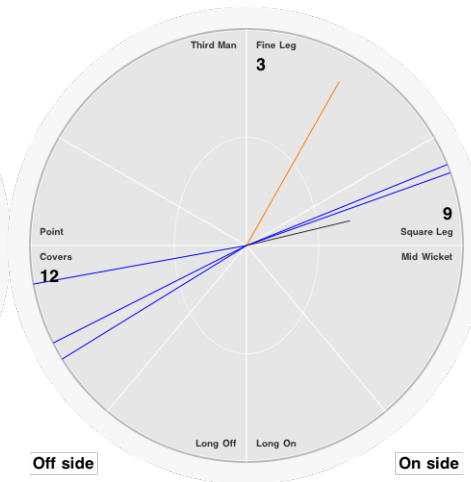

N Smith

Off side

On side

Batting Stats.

Runs **20**
Balls **28**
0s **21**
1s
2s **2**
3s
4s **4**
5s
6s
SR **71.4**

Bowling Stats.

Over
Maiden
Run
Wicket
Wide
No Ball
Econ.

W Gunyon

Off side

On side

Batting Stats.

Runs **24**
Balls **36**
0s **28**
1s **1**
2s
3s **1**
4s **5**
5s
6s
SR **66.7**

Bowling Stats.

Over
Maiden
Run
Wicket
Wide
No Ball
Econ.

S Aldridge

Off side

On side

Batting Stats.

Runs **41**
Balls **78**
0s **59**
1s **8**
2s **3**
3s **1**
4s **6**
5s
6s
SR **52.6**

Bowling Stats.

Over **3.0**
Maiden **1**
Run **16**
Wicket
Wide **1**
No Ball
Econ. **5.3**

A Halliday