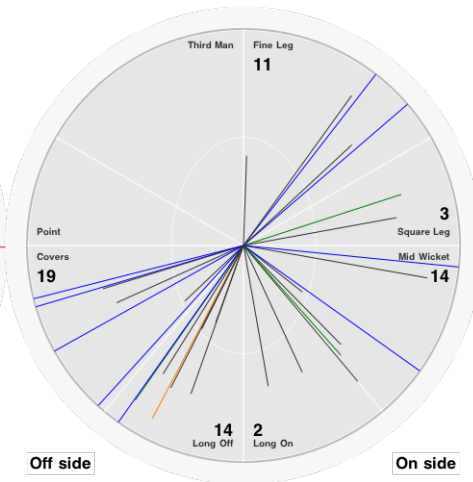

L Fraser

Batting Stats.

Runs **67**
Balls **78**
0s **43**
1s **19**
2s **3**
3s **2**
4s **9**
5s
6s
SR **85.9**

Bowling Stats.

Over
Maiden
Run
Wicket
Wide
No Ball
Econ.