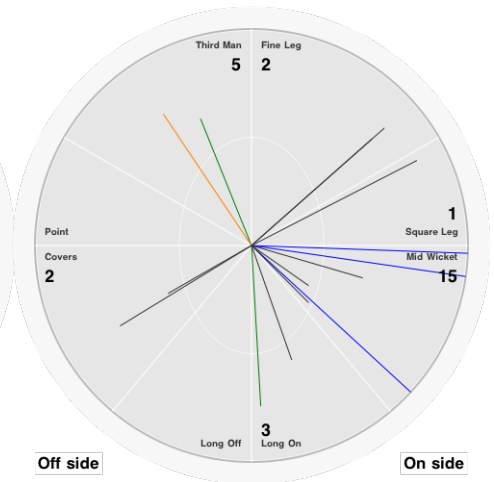

Batting Stats.	
Runs	11
Balls	12
0s	5
1s	4
2s	
3s	1
4s	1
5s	
6s	
SR	91.7

Bowling Stats.	
Over	
Maiden	
Run	
Wicket	
Wide	
No Ball	
Econ.	

J Abbott

Batting Stats.	
Runs	63
Balls	84
0s	46
1s	24
2s	5
3s	3
4s	5
5s	
6s	
SR	75.0

Bowling Stats.	
Over	
Maiden	
Run	
Wicket	
Wide	
No Ball	
Econ.	

J Langen

Batting Stats.	
Runs	28
Balls	40
0s	24
1s	9
2s	2
3s	1
4s	3
5s	
6s	
SR	70.0

Bowling Stats.	
Over	
Maiden	
Run	
Wicket	
Wide	
No Ball	
Econ.	