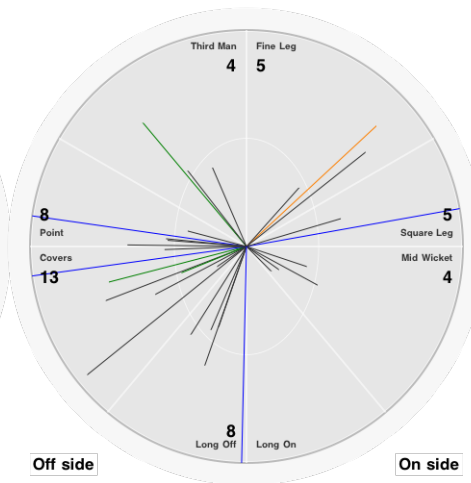

J Hubbard

Batting Stats.	
Runs	47
Balls	57
0s	26
1s	22
2s	3
3s	1
4s	4
5s	
6s	
SR	82.5

Bowling Stats.	
Over	
Maiden	
Run	
Wicket	
Wide	
No Ball	
Econ.