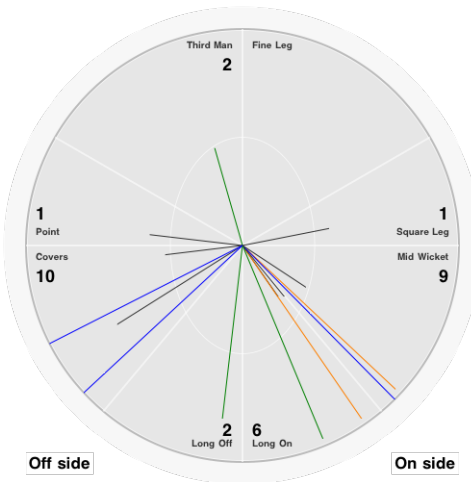

J Gnodde

Batting Stats.	
Runs	
Balls	4
0s	3
1s	
2s	
3s	
4s	
5s	
6s	
SR	

Bowling Stats.	
Over	
Maiden	
Run	
Wicket	
Wide	
No Ball	
Econ.	

J Hubbard

Batting Stats.	
Runs	47
Balls	57
0s	26
1s	22
2s	3
3s	1
4s	4
5s	
6s	
SR	82.5

Bowling Stats.	
Over	
Maiden	
Run	
Wicket	
Wide	
No Ball	
Econ.	

A Hammond

Batting Stats.	
Runs	6
Balls	20
0s	15
1s	3
2s	
3s	1
4s	
5s	
6s	
SR	30.0

Bowling Stats.	
Over	1.0
Maiden	
Run	16
Wicket	
Wide	
No Ball	
Econ.	16.0

Match Stats. for Eton College vs The Hutchins School match

Eton College

M Roy

Off side

On side

Batting Stats.		Bowling Stats.	
Runs	31	Over	10.0
Balls	21	Maiden	
0s	6	Run	58
1s	7	Wicket	2
2s	3	Wide	10
3s	2	No Ball	1
4s	3	Econ.	5.8
5s			
6s			
SR	147.6		