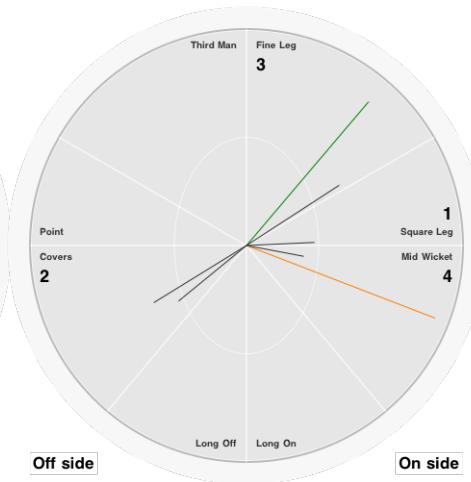

Bowling Stats.	
Over	
Maiden	
Run	
Wicket	
Wide	
No Ball	
Econ.	

A Hammond

Batting Stats.	
Runs	6
Balls	20
0s	15
1s	3
2s	
3s	1
4s	
5s	
6s	
SR	30.0

Bowling Stats.	
Over	1.0
Maiden	
Run	16
Wicket	
Wide	
No Ball	
Econ.	16.0

Match Stats. for Eton College vs The Hutchins School match

Eton College

M Roy

Off side

On side

Batting Stats.		Bowling Stats.	
Runs	31	Over	10.0
Balls	21	Maiden	
0s	6	Run	58
1s	7	Wicket	2
2s	3	Wide	10
3s	2	No Ball	1
4s	3	Econ.	5.8
5s			
6s			
SR	147.6		

G Fitzroy

Off side

On side

Batting Stats.		Bowling Stats.	
Runs	10	Over	9.0
Balls	16	Maiden	
0s	7	Run	48
1s	5	Wicket	
2s	1	Wide	
3s	1	No Ball	
4s		Econ.	5.3
5s			
6s			
SR	62.5		

J Tugwell

Off side

On side

Batting Stats.		Bowling Stats.	
Runs	2	Over	10.0
Balls	5	Maiden	1
0s	3	Run	43
1s	2	Wicket	1
2s		Wide	2
3s		No Ball	1
4s		Econ.	4.3
5s			
6s			
SR	40.0		