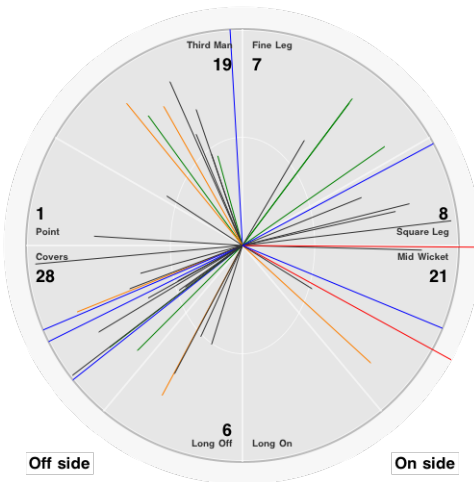

Match Stats. for Eton College vs The Hutchins School match

The Hutchins School

Z Bury

Batting Stats.

Runs **90**
Balls **96**
0s **49**
1s **25**
2s **7**
3s **5**
4s **6**
5s
6s **2**
SR **93.8**

Bowling Stats.

Over **3.0**
Maiden
Run **17**
Wicket **2**
Wide
No Ball
Econ. **5.7**