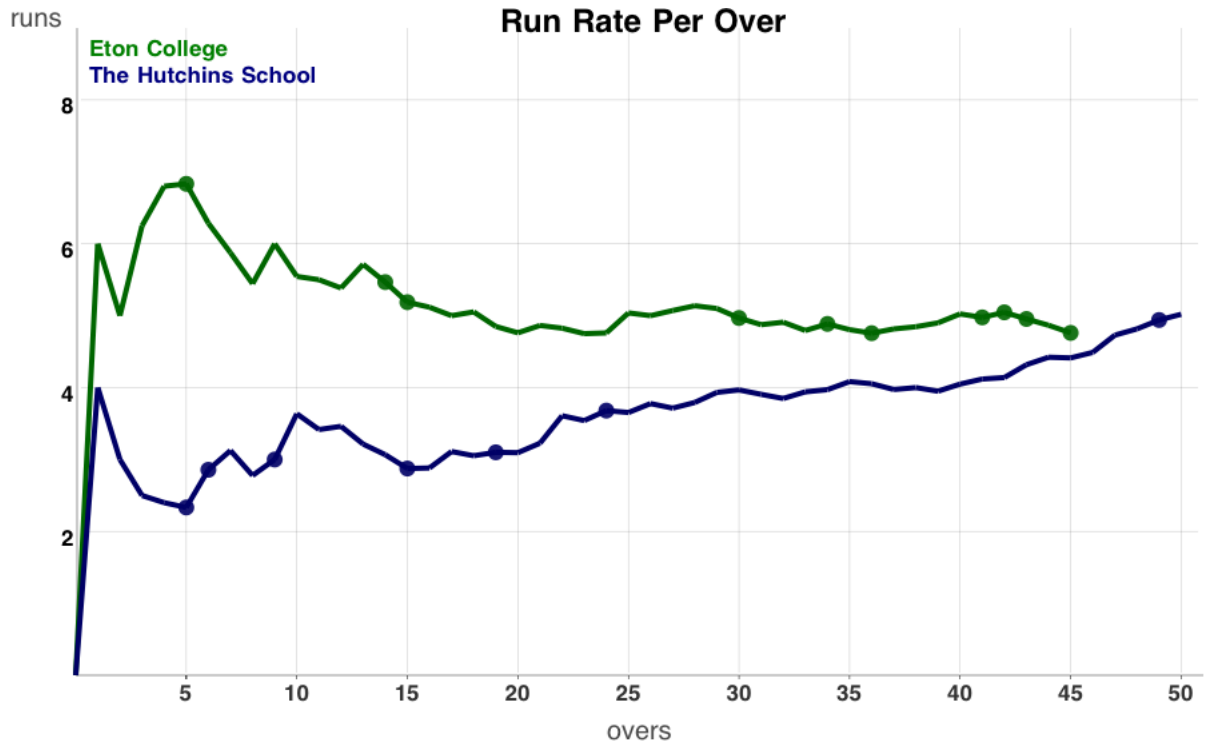

Match Stats. for Eton College vs The Hutchins School match

WORM