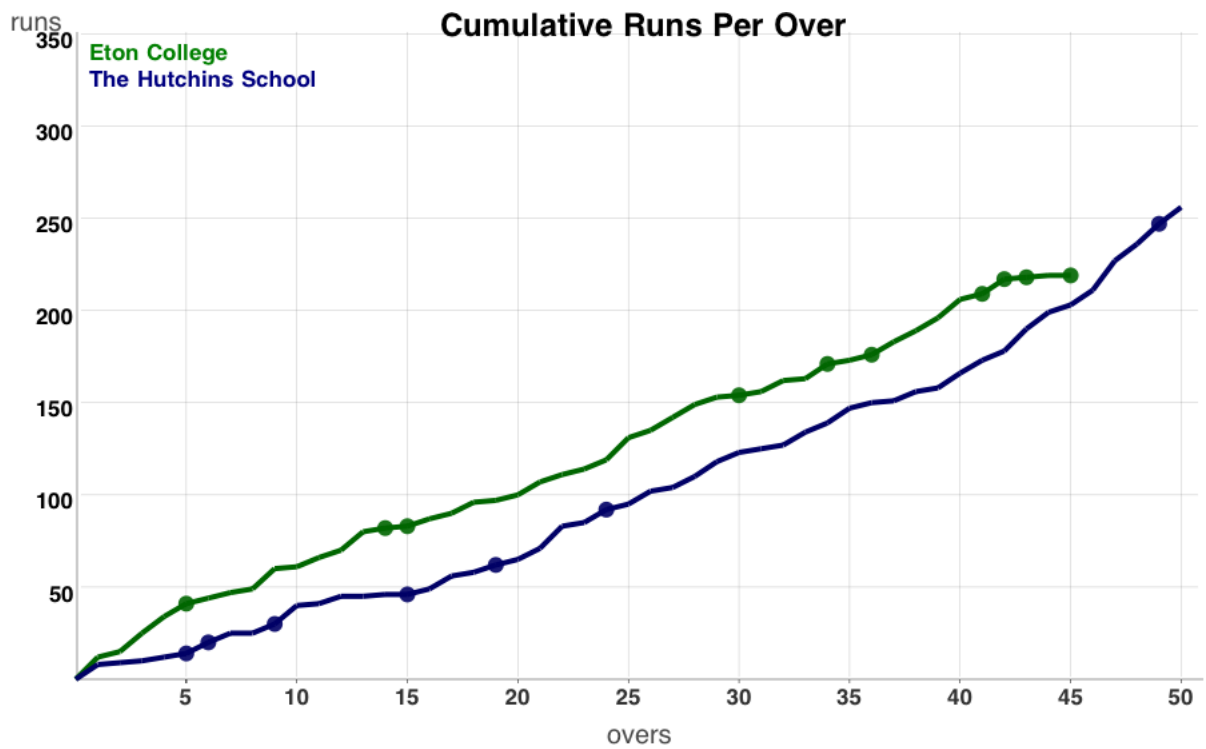

Match Stats. for Eton College vs The Hutchins School match

WORM