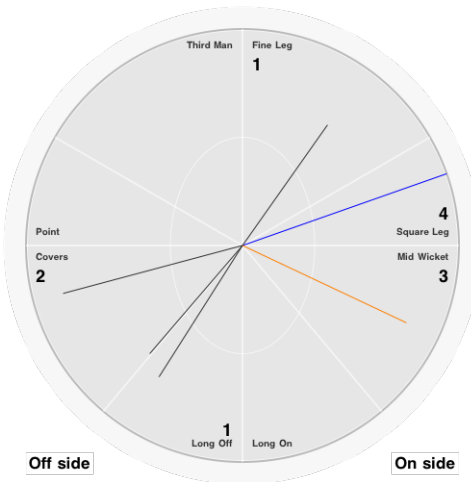

Batting Stats.	
Runs	11
Balls	12
0s	5
1s	4
2s	
3s	1
4s	1
5s	
6s	
SR	91.7

Bowling Stats.	
Over	
Maiden	
Run	
Wicket	
Wide	
No Ball	
Econ.	

J Abbott

Batting Stats.	
Runs	63
Balls	84
0s	46
1s	24
2s	5
3s	3
4s	5
5s	
6s	
SR	75.0