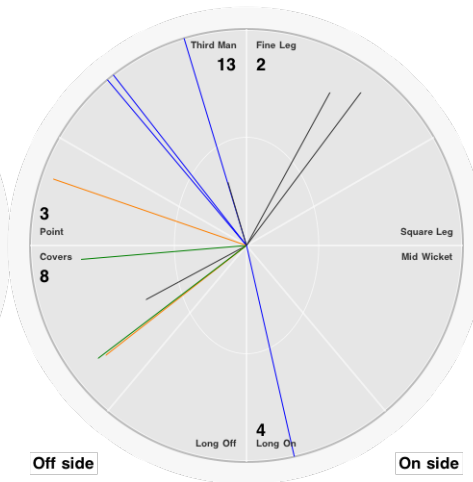

J Green

Batting Stats.

Runs **30**
Balls **48**
0s **35**
1s **4**
2s **2**
3s **2**
4s **4**
5s
6s
SR **62.5**

Bowling Stats.

Over **8.0**
Maiden
Run **38**
Wicket **1**
Wide **5**
No Ball
Econ. **4.8**