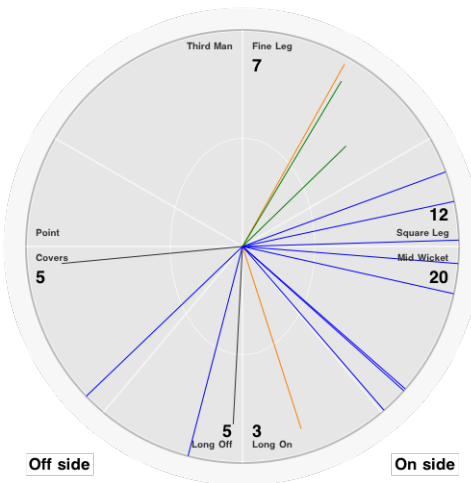

The Hutchins School

F Richardson

Off side

On side

Batting Stats.	
Runs	14
Balls	18
0s	11
1s	2
2s	
3s	
4s	3
5s	
6s	
SR	77.8

Bowling Stats.	
Over	
Maiden	
Run	
Wicket	
Wide	
No Ball	
Econ.	

Z Bury

Off side

On side

Batting Stats.	
Runs	31
Balls	61
0s	45
1s	6
2s	5
3s	1
4s	3
5s	
6s	
SR	50.8

Bowling Stats.	
Over	
Maiden	
Run	
Wicket	
Wide	
No Ball	
Econ.	

Sean Willis

Off side

On side

Batting Stats.	
Runs	71
Balls	70
0s	44
1s	8
2s	3
3s	1
4s	12
5s	
6s	1
SR	101.4

Bowling Stats.	
Over	
Maiden	
Run	
Wicket	
Wide	
No Ball	
Econ.	

H Nichols

Off side

On side

Batting Stats.	
Runs	52
Balls	43
0s	27
1s	2
2s	2
3s	2
4s	10
5s	
6s	
SR	120.9

Bowling Stats.	
Over	
Maiden	
Run	
Wicket	
Wide	
No Ball	
Econ.	