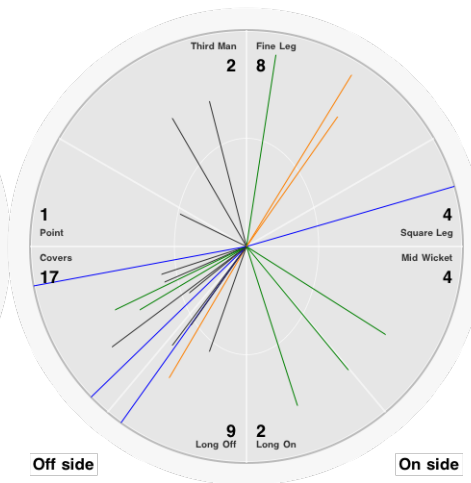

On side

Batting Stats.	
Runs	31
Balls	61
0s	45
1s	6
2s	5
3s	1
4s	3
5s	
6s	
SR	50.8

Bowling Stats.	
Over	
Maiden	
Run	
Wicket	
Wide	
No Ball	
Econ.	

Sean Willis

Off side

On side

Batting Stats.	
Runs	71
Balls	70
0s	44
1s	8
2s	3
3s	1
4s	12
5s	
6s	1
SR	101.4

Bowling Stats.	
Over	
Maiden	
Run	
Wicket	
Wide	
No Ball	
Econ.	

H Nichols

Off side

On side

Batting Stats.	
Runs	52
Balls	43
0s	27
1s	2
2s	2
3s	2
4s	10
5s	
6s	
SR	120.9

Bowling Stats.	
Over	
Maiden	
Run	
Wicket	
Wide	
No Ball	
Econ.	

P Eastment

Off side

On side

Batting Stats.	
Runs	47
Balls	39
0s	15
1s	10
2s	6
3s	3
4s	4
5s	
6s	
SR	120.5

Bowling Stats.	
Over	1.0
Maiden	
Run	8
Wicket	1
Wide	1
No Ball	
Econ.	8.0

J Green

Off side

On side