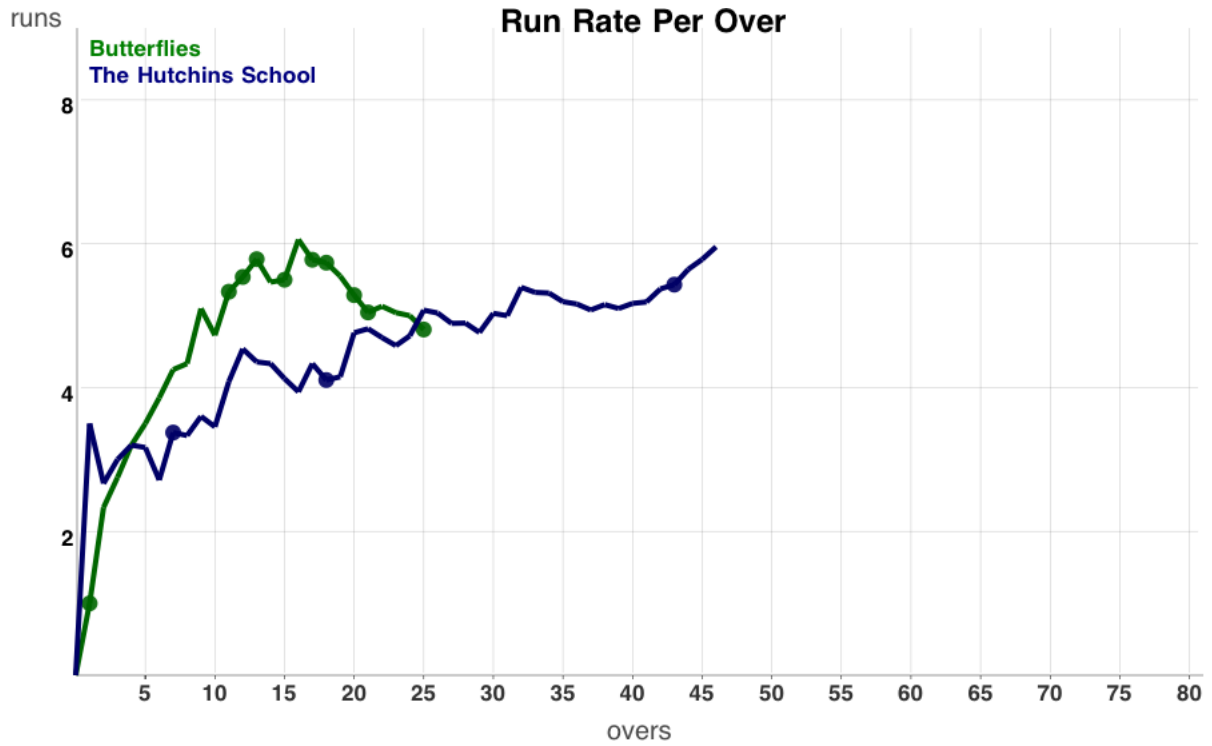

Match Stats. for Butterflies vs The Hutchins School match

WORM