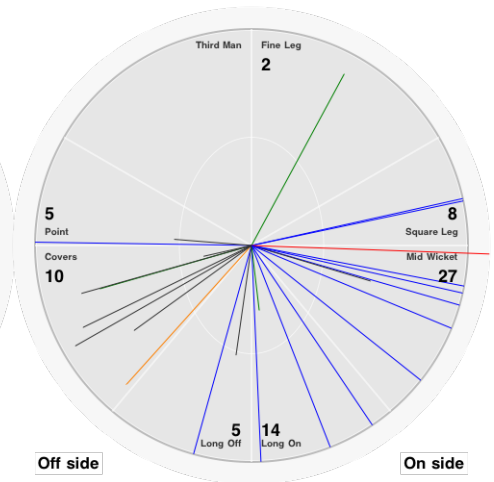

Wayne Brown

Off side

On side

Batting Stats.		Bowling Stats.	
Runs		Over	7.0
Balls		Maiden	
0s		Run	35
1s		Wicket	1
2s		Wide	1
3s		No Ball	
4s		Econ.	5.0
5s			
6s			
SR			

Match Stats. for Butterflies vs The Hutchins School match

The Hutchins School

F Richardson

Off side

On side

Batting Stats.	
Runs	14
Balls	18
0s	11
1s	2
2s	
3s	
4s	3
5s	
6s	
SR	77.8

Bowling Stats.	
Over	
Maiden	
Run	
Wicket	
Wide	
No Ball	
Econ.	

Z Bury

Off side

On side

Batting Stats.	
Runs	31
Balls	61
0s	45
1s	6
2s	5
3s	1
4s	3
5s	
6s	
SR	50.8

Bowling Stats.	
Over	
Maiden	
Run	
Wicket	
Wide	
No Ball	
Econ.	

Sean Willis

Off side

On side

Batting Stats.	
Runs	71
Balls	70
0s	44
1s	8
2s	3
3s	1
4s	12
5s	
6s	1
SR	101.4

Bowling Stats.	
Over	
Maiden	
Run	
Wicket	
Wide	
No Ball	
Econ.	

H Nichols

Off side

On side

Batting Stats.	
Runs	52
Balls	43
0s	27
1s	2
2s	2
3s	2
4s	10
5s	
6s	
SR	120.9

Bowling Stats.	
Over	
Maiden	
Run	
Wicket	
Wide	
No Ball	
Econ.	