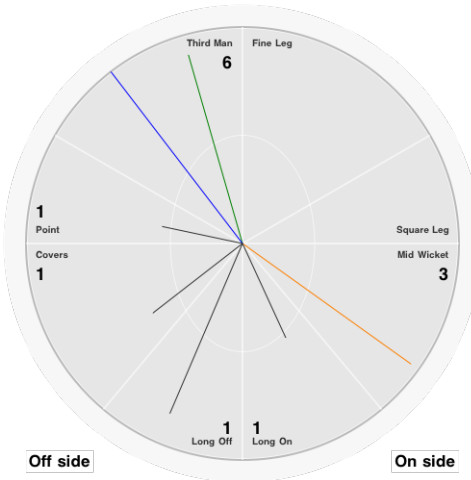

Match Stats. for Butterflies vs The Hutchins School match

The Hutchins School

T Green

Batting Stats.

Runs **13**
Balls **9**
0s **1**
1s **4**
2s **1**
3s **1**
4s **1**
5s
6s
SR **144.4**

Bowling Stats.

Over
Maiden
Run
Wicket
Wide
No Ball
Econ.